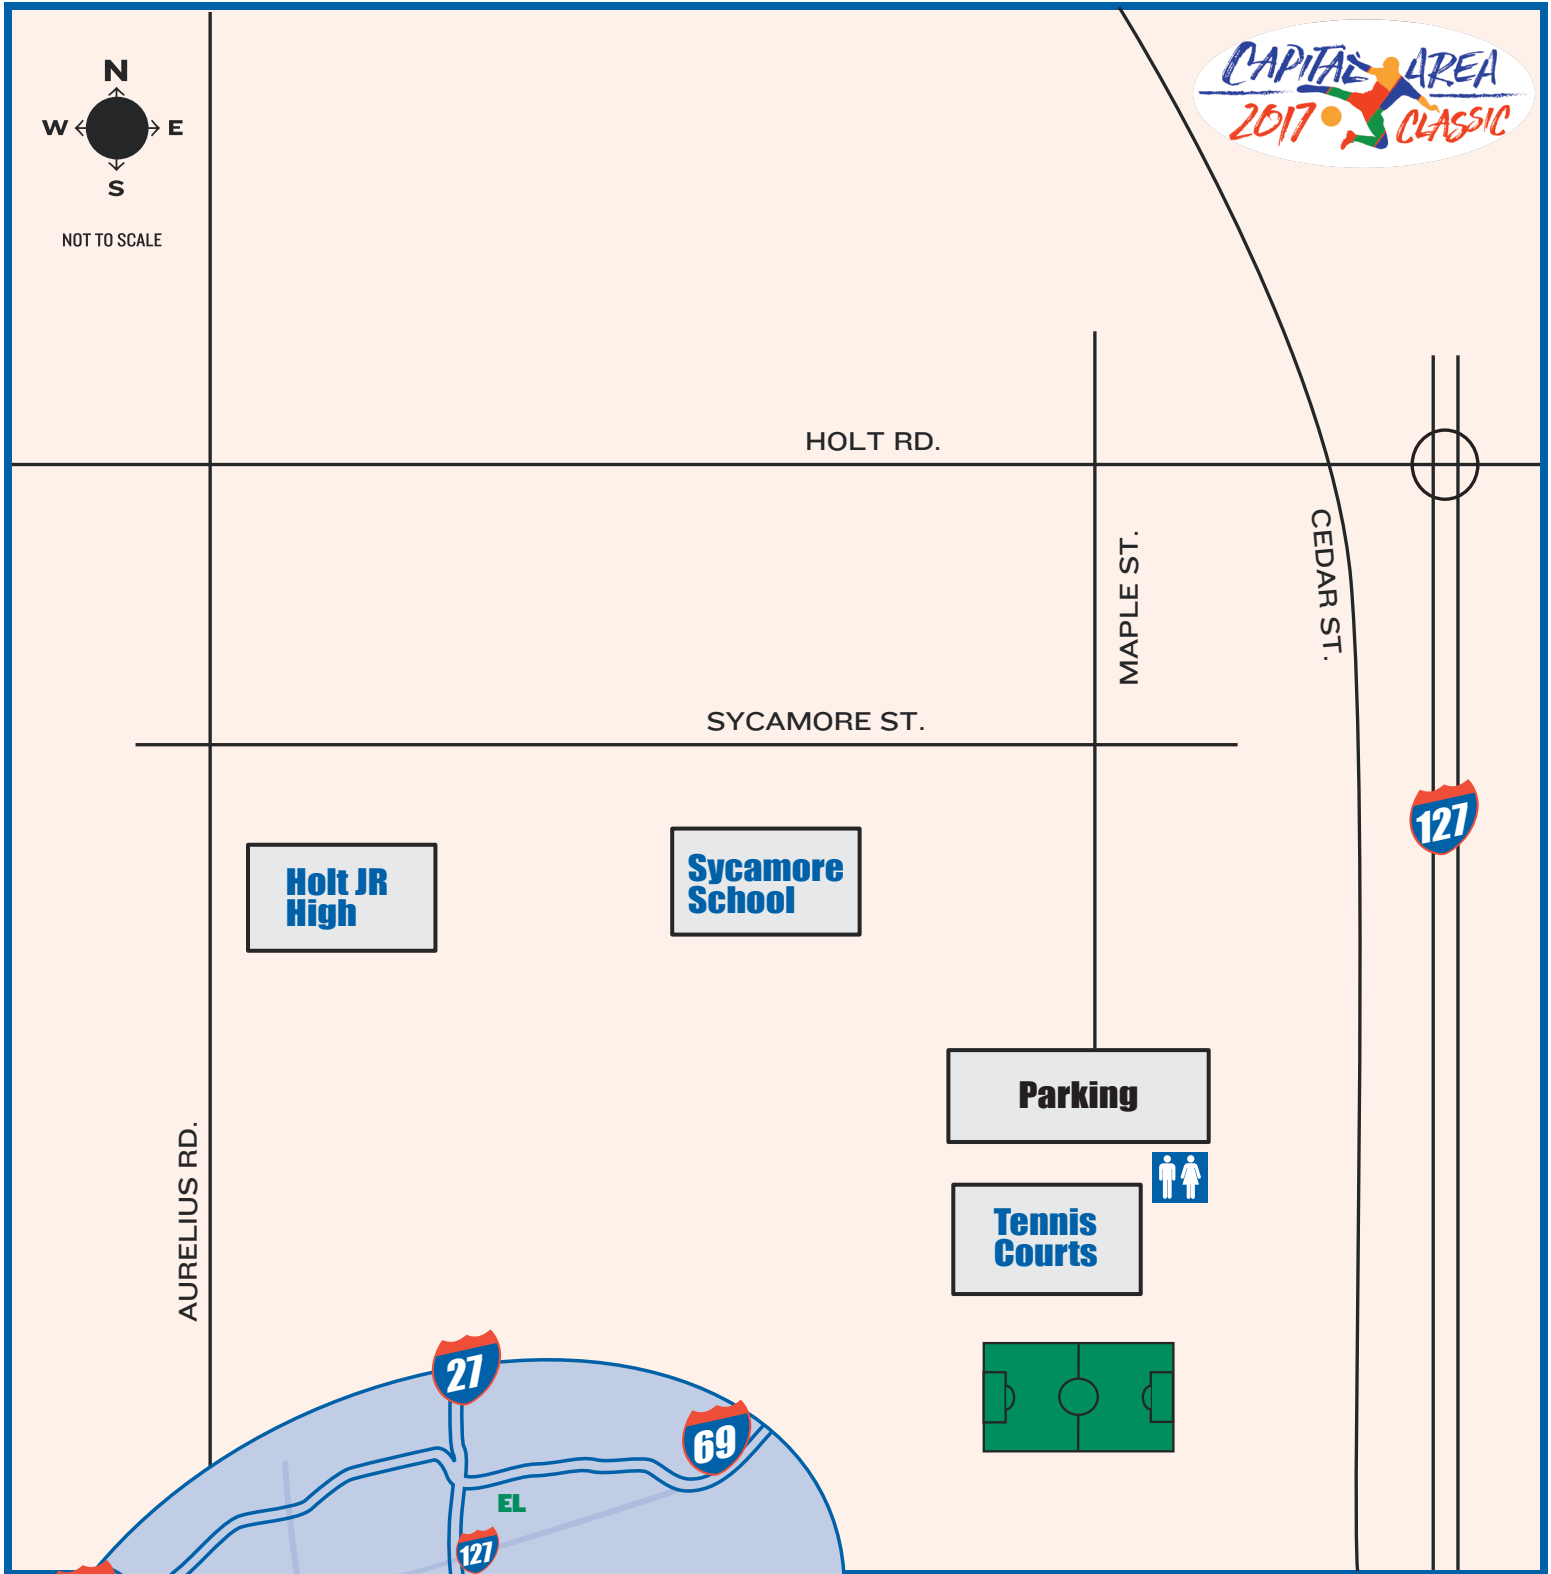

NOT TO SCALE

**KIW**  
**Kiwanis**

4429 Sycamore Street  
Holt, MI 48842