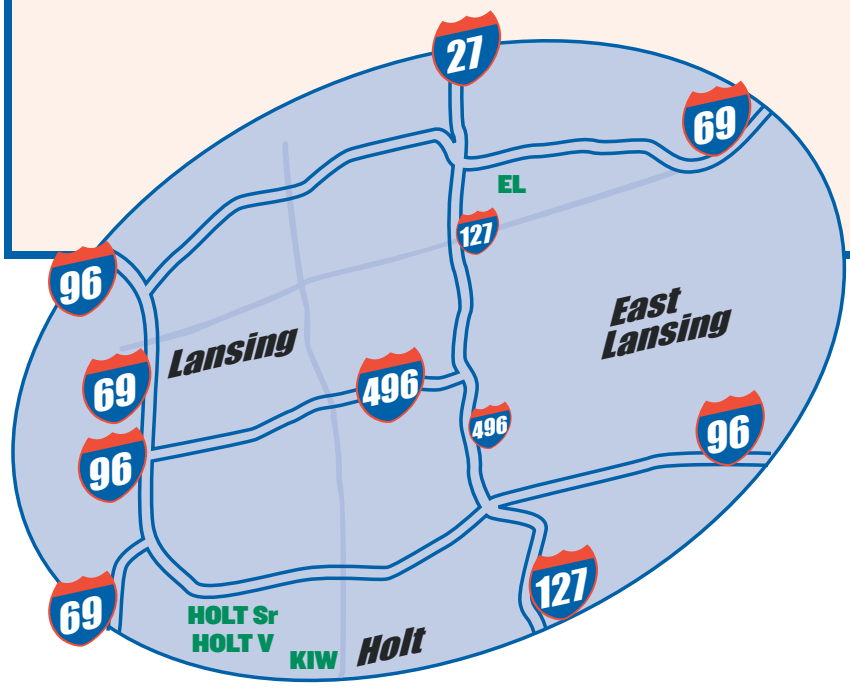

NOT TO SCALE

EXIT 101

M-99/MLK BLVD.

BISHOP

GROVENBURG RD.

Holt Sr.
North
Campus

WEST CAMPUS DR.

WASHINGTON RD.

HOLT RD.

Holt H.S.

ABOUT
5 MILES
TO

KAHRES RD

HOLT V

Holt Varsity

5855 W. Holt Road
Holt, MI 48842