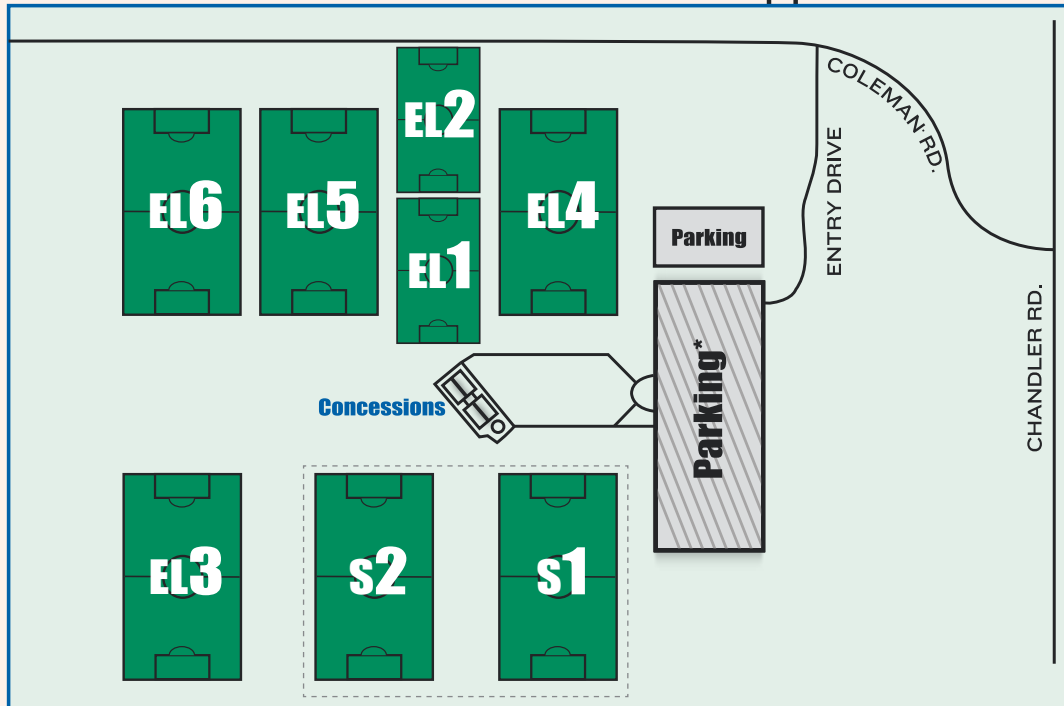

NOT TO SCALE

**Soccer Complex**

# **EL** East Lansing Soccer Complex

3700 E Coleman Road  
East Lansing, MI 48823