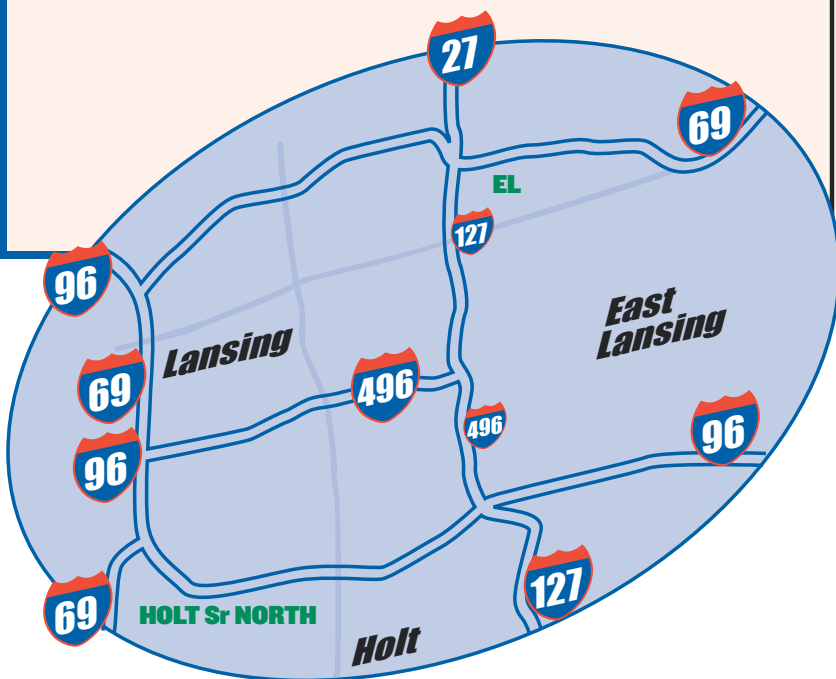

NOT TO SCALE

**Soccer Complex**

# **EL** East Lansing Soccer Complex

3700 E Coleman Road  
East Lansing, MI 48823